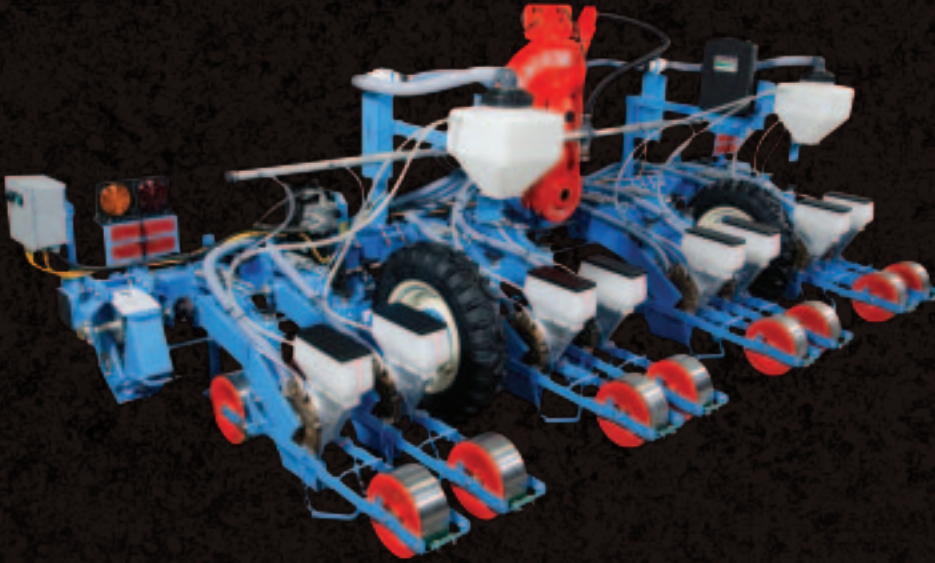

MINI SEEDER

If It's A Seed, We Can Plant It.

Plants A Wide Variety Of
VEGETABLE SEEDS
With Accuracy & Precision.

The SRES Mini Seed Planter is based on the Monosem MS row units. The MS Row units are designed to plant any small seed like vegetable seeds. There are 4 different versions of the MS Row unit to match most any planting configurations, including planting on beds.

The versatile Mini Seed plants a wide variety from raw to pelleted vegetable seeds with accuracy and precision. Typically the SRES MS Planter is controlled by SRES's strip controls, but it can be outfitted with any of the SRES control options (Strip, Classic, Classic Aire, Advanced and the Step 4) and like all SRES planters, the MS is upgradeable.

The Mini Seeder can be used on beds or flat ground.

Configured to use any SRES control option.

Scan QR Code
with smartphone

Visit www.sresweb.com/miniseeder or scan the QR code for more details about the Mini Seed Planter.